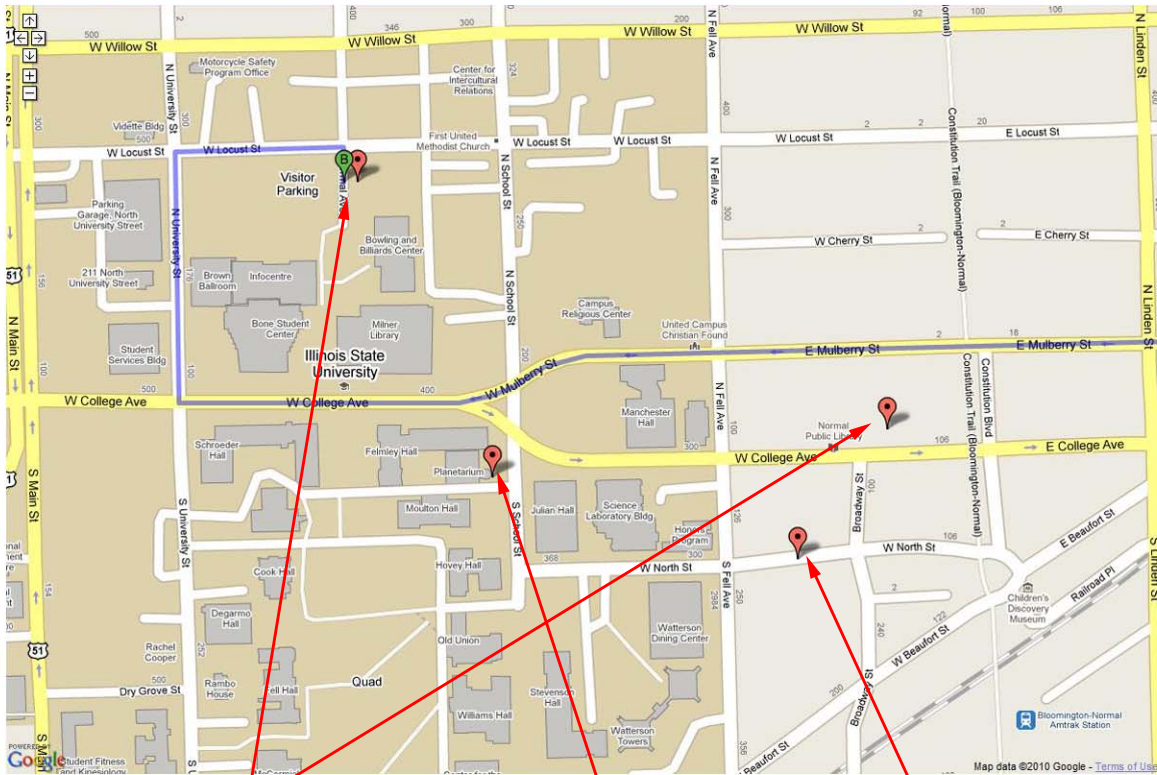

Parking at ISU Planetarium

Parking

Planetarium

Normal Theater

**Parking is available in the areas indicated.
Some on-street parking is also available.
The events are within easy walking distance.**

**The Retro-Sci-Fi movie starts at 7:30pm.
The Planetarium show starts at 9:15pm.**