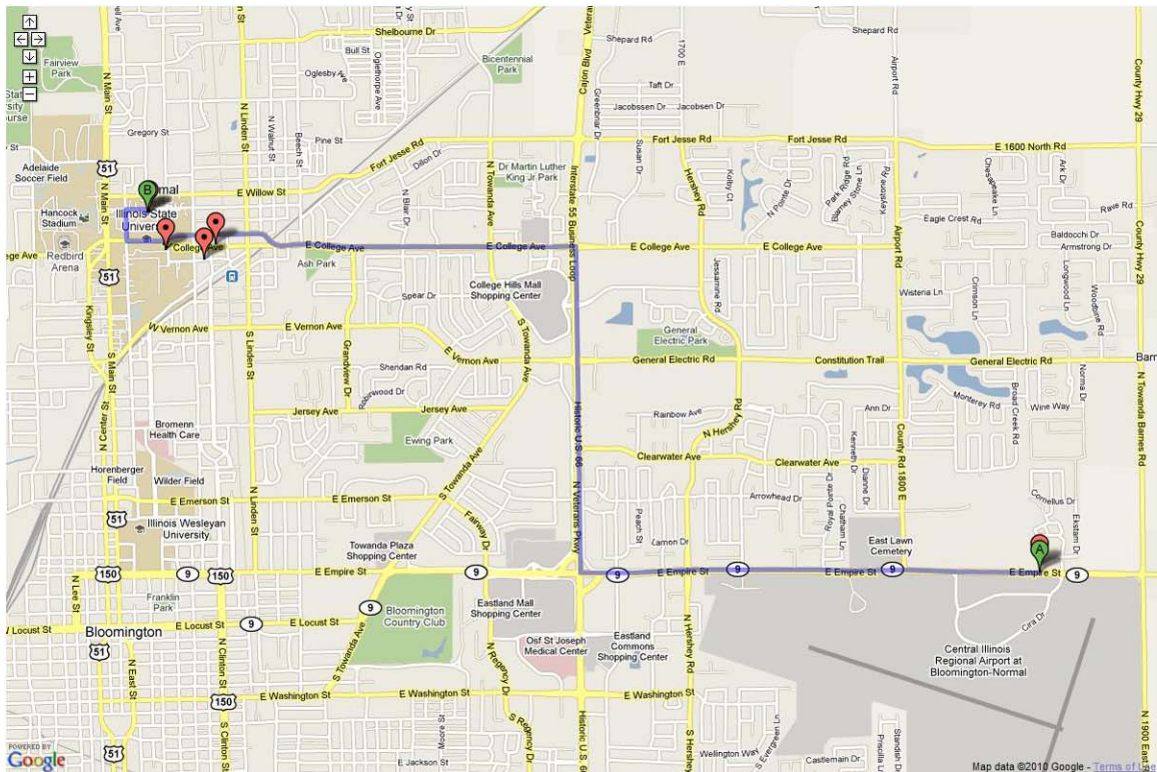

Directions to ISU Planetarium

From the Conference Center:

6.1 mi (about 13 mins)

- 1. Head west on Empire St for 2.2 mi**
- 2. Turn right at Historic U.S. 66 E/Interstate 55 Business Loop N/N Veterans Pkwy 1.5 mi**
- 3. Turn left at E College Ave. Proceed for 2.2 mi.**
- 6. Turn right at N University St. Proceed for 0.1 mi.**
- 7. Take the 1st right onto W Locust St 0.1 mi**
- 8. Take the 1st right into ISU Parking area.**

See Back for detailed directions.