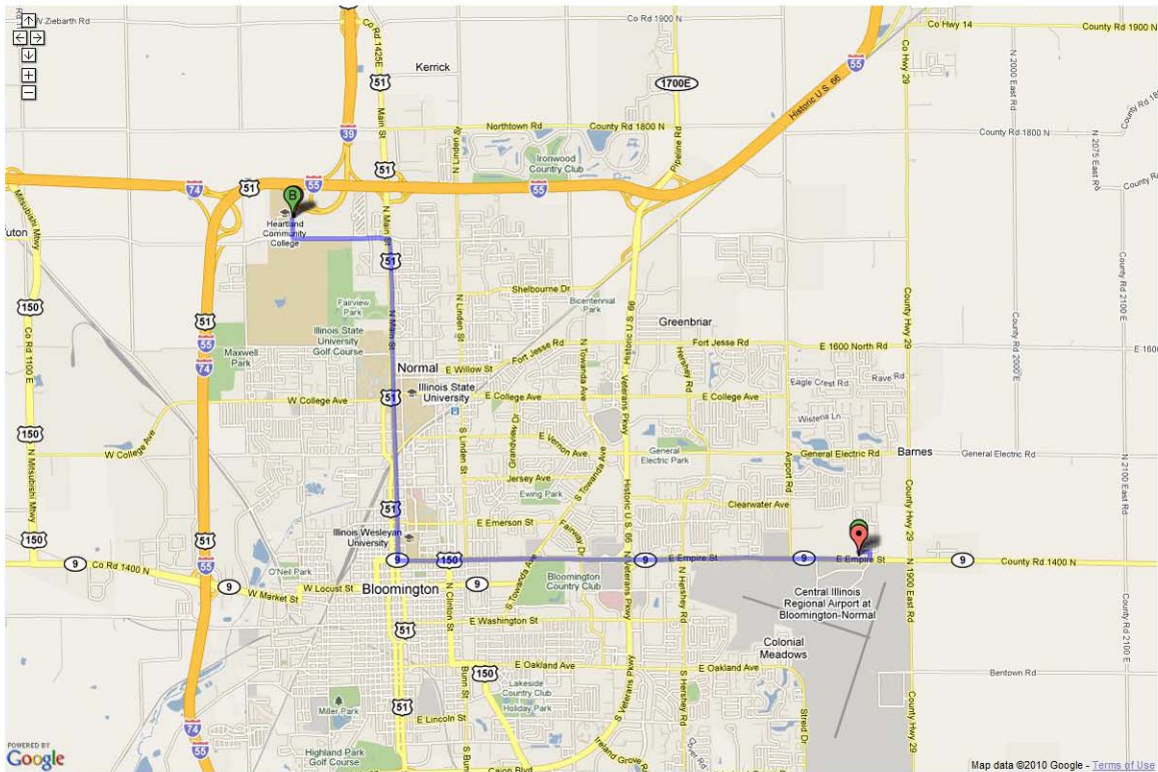

# Directions to the Challenger Center

**From the Conference Center:**

**8.7 mi (about 21 mins)**

- 1. Head east on Gerig Dr toward Haeffele Way 0.1 mi**
  - 2. Take the 1st right onto Haeffele Way 397 ft**
  - 3. Take the 1st right onto E Empire St. Proceed for 4.4 mi.**
  - 4. Turn right at N Main St/US-51 BUS N. Proceed for 3.0 mi**
  - 5. Turn left at Raab Rd. Proceed for 0.9 mi.**
  - 6. Turn right at Millennium Ave**
- The Challenger Center will be on the right 0.2 mi. ahead in the Community Education Center building.**

**Parking is available on the East side of the building.**